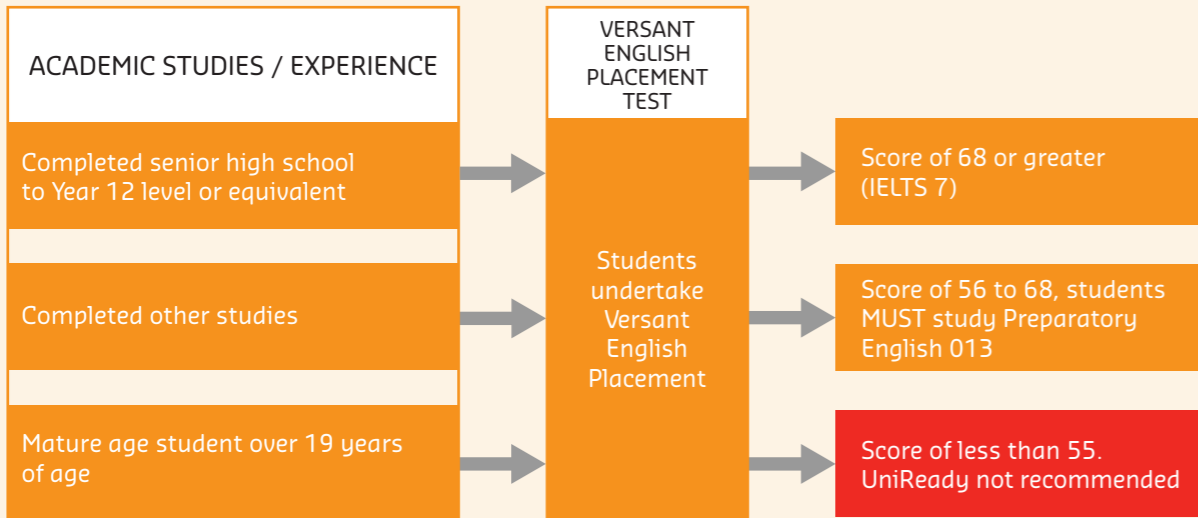

## Entry Level

### First Semester\*

4 Units: 2 Compulsory and 2 options

2 Units: 2 Compulsory and/or options

4 Units: 2 Compulsory AND Prep English AND ONE option

2 Units: ONE Compulsory and Prep English

\* UniReady International is offered each semester